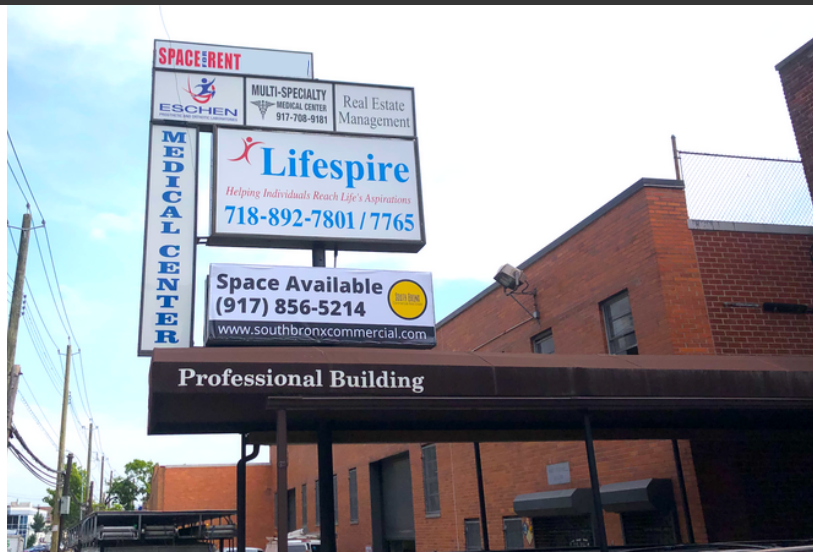

OFFICE SPACE FOR LEASE

1894 EASTCHESTER RD • BRONX, NY 10461

Details:

Size: 1,200 RSF

Type: Office

Rent: \$4,000/month

Notes: Commercial space, Medical concept, Shared bathroom, 2 Parking spaces

Features:

1894 EASTCHESTER RD • BRONX, NY 10461

Offering Details

- Rental Rate: \$4,000/Month
- Available Space: 1,200 SF
- Zoning: M1
- Previous Use: Medical office

Property Overview

- Close by:
 - Starbucks
 - Dunkin'
 - Albert Einstein College
- Other Tenants:
 - Physical Therapy
 - Auto Sales